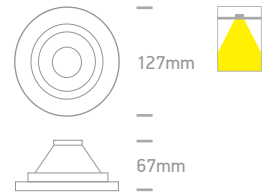

10105D

MR16 | 12V | GU5.3 | 50W | IP20 | Natural aluminium | Dark light

Lamps on page 395 - 404

10105D/AL
10105D/W

Aluminium
White

Suitable for LED lamps

DARK LIGHT

50105D