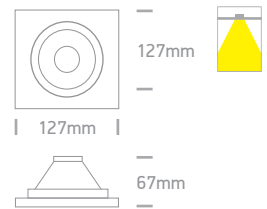

MR16 | 12V | GU5.3 | 50W | IP20 | Natural aluminium | Dark light

Lamps on page 395 - 404

50105D/AL
50105D/W

Aluminium
White

Suitable for LED lamps

DARK LIGHT

50205D

MR16 | 12V | GU5.3 | 2x50W | IP20 | Natural aluminium | Dark light