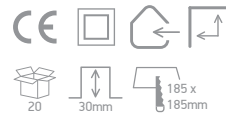

super slim!

6000k	3000k
DL	WW
480Lm	420Lm

10116F

100-240V | 153LEDs | 16W | IP44 | Die cast

- 10116F/W/D White / Daylight
- 10116F/W/W White / Warm white
- 10116F/G/D Grey / Daylight
- 10116F/G/W Grey / Warm white

Complete with LED driver

super slim!

6000k	3000k
DL	WW
640Lm	560Lm

50110F

100-240V | 90LEDs | 10W | IP44 | Die cast

- 50110F/W/D White / Daylight
- 50110F/W/W White / Warm white
- 50110F/G/D Grey / Daylight
- 50110F/G/W Grey / Warm white