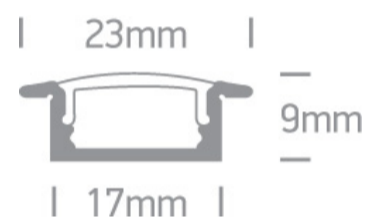

09 LED Strips & Profiles > Recessed Profiles

7902R/W

2m Recessed aluminium profile with PC opal diffuser.

Complete with 2 pairs end cups.

Suitable for 7820 and LED Strips 12mm.

Downloads

Dimensions

Gallery

Physical Specification

Item Group	09 LED Strips & Profiles
Family	Recessed Profiles
Order Code	7902R/W
Colour	White
Material	Aluminium
Diffuser Material	PC
Shape	Rectangular

Length	2000mm
Width	23mm
Height	9mm
Cutout Hole Width	18mm
Cutout Hole Length	2000mm
Recessed Ceiling	Yes
Depth Required	10mm
Indoor	Yes