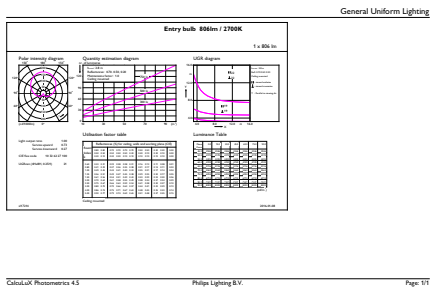

CorePro LEDbulbs

EAN/UPC - Product	8718696577639
Order code	929001233902
Numerator - Quantity Per Pack	1
Numerator - Packs per outer box	10

Material Nr. (12NC)	929001233902
Net Weight (Piece)	0.080 kg

Dimensional drawing

D

Product	D	C
CorePro LEDbulb ND 8-60W A60 B22 827	60 mm	110 mm

Entrybulb 230V 8W-60W 806lm 2700K B22 ND

Photometric data