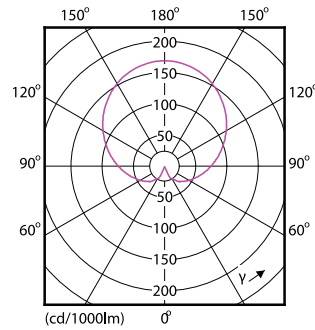

CorePro LEDbulbs

EAN/UPC - Product	8718696577639
Order code	929001233902
Numerator - Quantity Per Pack	1
Numerator - Packs per outer box	10

Material Nr. (12NC)	929001233902
Net Weight (Piece)	0.080 kg

Dimensional drawing

D

Product	D	C
CorePro LEDbulb ND 8-60W A60 B22 827	60 mm	110 mm

Entrybulb 230V 8W-60W 806lm 2700K B22 ND

Photometric data