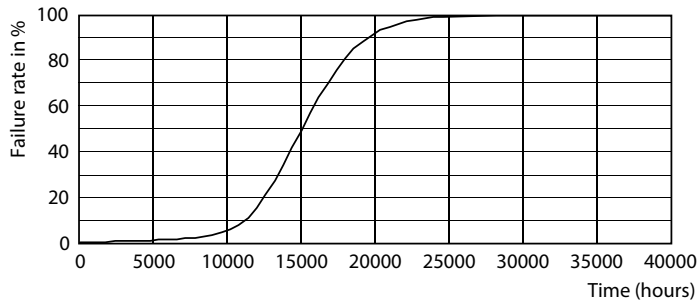

Decorative LEDbulbs

Lifetime

LEDBulb CLA 5.5-40W E27 ST64 Clear 827 DIM