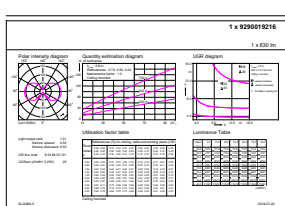

LEDBulb CLA 8-50W E27 A60 Amber 822 DIM