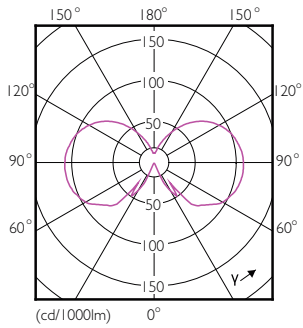

Photometric data

LEDBulb CLA 5.5-40W E27 ST64 Clear 827 DIM