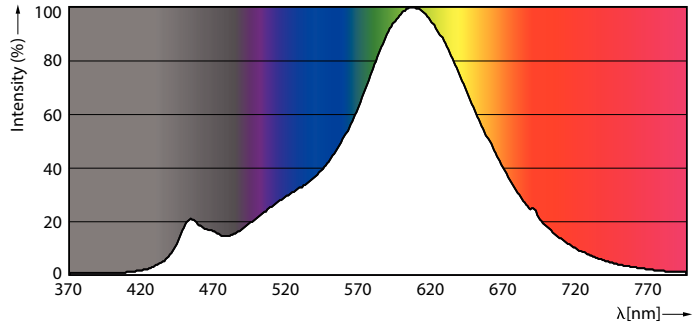

LEDBulb CLA 8-50W E27 ST64 Amber 822 DIM