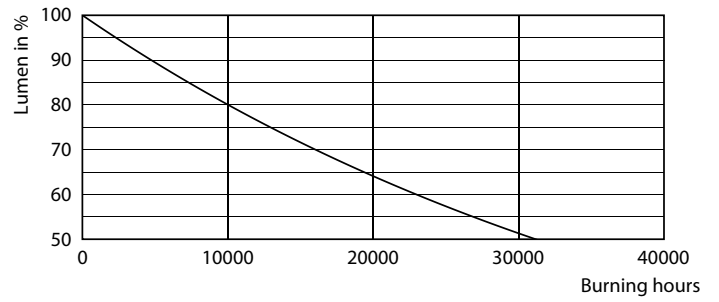

Product data

General Information	
Cap-Base	E27 [E27]
EU RoHS compliant	Yes
Nominal Lifetime (Nom)	15000 h
Switching Cycle	20000X
Technical Type	8-50W
Light Technical	
Color Code	822 [CCT of 2200K]
Luminous Flux (Nom)	630 lm
Color Designation	Flame
Correlated Color Temperature (Nom)	2200 K
Luminous Efficacy (rated) (Nom)	78.00 lm/W
Color Consistency	<6
Color Rendering Index (Nom)	80
LLMF At End Of Nominal Lifetime (Nom)	70 %
Operating and Electrical	
Input Frequency	50 to 60 Hz
Power (Nom)	8 W
Lamp Current (Nom)	52 mA
Wattage Equivalent	50 W

Dimensional drawing

Bulb A60 8-60W 620lm 2200K E27 D Amber

Product	D	C
CLA LEDBulb D 8-50W A60 E27 822 GOLD	60 mm	104 mm

Photometric data

LEDBulb CLA 5.5-40W E27 ST64 Clear 827 DIM

LEDBulb CLA 8-50W E27 ST64 Amber 822 DIM

CalcLux Photometrics 4.5 Philips Lighting B.V. Page: 1/1

LEDBulb CLA 8-50W E27 A60 Amber 822 DIM

Decorative LEDbulbs

Lifetime

LEDBulb CLA 5.5-40W E27 ST64 Clear 827 DIM

LEDBulb CLA 5.5-40W E27 ST64 Clear 827 DIM