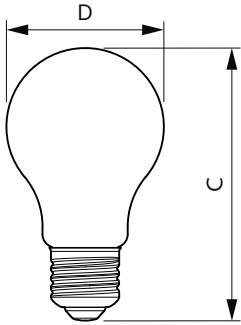

Decorative LEDbulbs

Order code	929001921602
Numerator - Quantity Per Pack	1
Numerator - Packs per outer box	10
Material Nr. (12NC)	929001921602

Net Weight (Piece)	0.030 kg

Dimensional drawing

Bulb A60 8-60W 620lm 2200K E27 D Amber

Product	D	C
CLA LEDBulb D 8-50W A60 E27 822 GOLD	60 mm	104 mm