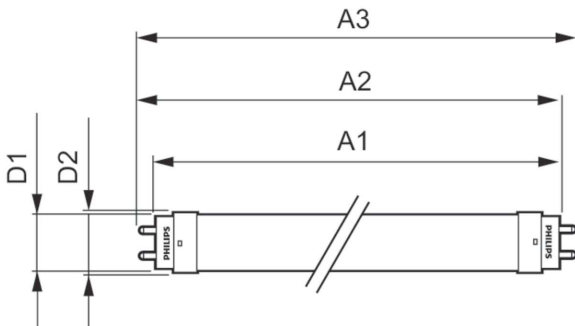

CorePro LEDtube EM/Mains T8

Controls and Dimming

Dimmable	No

Mechanical and Housing

Bulb Material	Glass
Product Length	1500 mm

Approval and Application

Energy Efficiency Label (EEL)	A+
Energy Saving Product	Yes
Approval Marks	CE marking RoHS compliance KEMA Keur certificate
Energy Consumption kWh/1000 h	20 kWh

Product Data

Full product code	871869671091300
Order product name	CorePro LEDtube 1500mm 20W 840
EAN/UPC - Product	8718696710913
Order code	929001337902
Numerator - Quantity Per Pack	1
Numerator - Packs per outer box	10
Material Nr. (12NC)	929001337902
Net Weight (Piece)	0.220 kg

Dimensional drawing

TLED 5ft 220-240V 20-57W 2200lm 4000K

Product	D1	D2	A1	A2	A3
CorePro LEDtube 1500mm 20W 840	25.7 mm	28 mm	1500 mm	1507.1 mm	1514.2 mm

Photometric data

LEDtube 1500mm 20W G13 840 2200lm