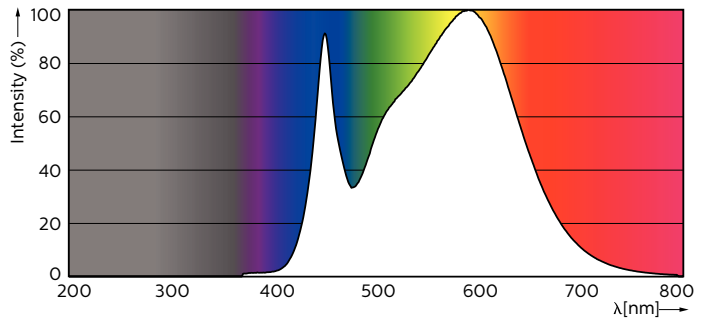

LEDtube 1500mm 20W G13 840 2200lm