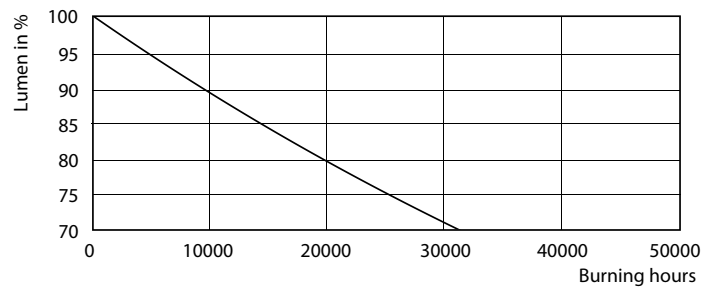

LEDtube 1500mm 20W G13 840 2200lm