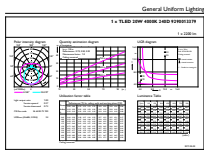

Photometric data

LEDtube 1500mm 20W G13 840 2200lm