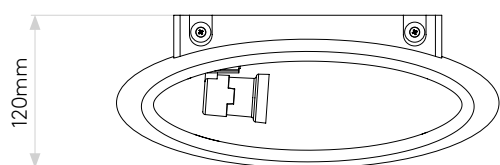

Please note that some dimensions may vary slightly due to manufacturing tolerances, this includes cable entry and fixing holes

Veillez noter que certaines dimensions peuvent varier légèrement en raison des tolérances de fabrication, y compris l'entrée de câble et les trous de fixation.

Bitte beachten Sie, dass die Maße Fertigungstoleranzen unterliegen und daher in geringem Umfang von der angegebenen Größe abweichen können. Dies gilt auch für Kabeleingänge und Befestigungslöcher.

Si prega notare che possono esserci piccole variazioni in alcune dimensioni dovute alle tolleranze di produzione, queste includono l'ingresso del cavo e i fori di fissaggio.