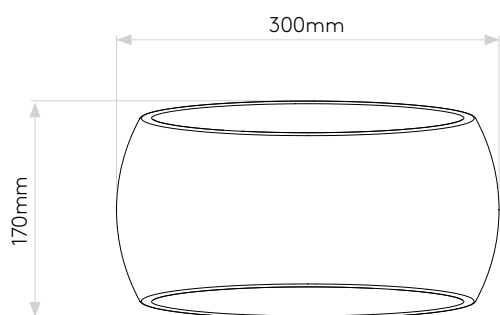

Please note that some dimensions may vary slightly due to manufacturing tolerances, this includes cable entry and fixing holes

Veillez noter que certaines dimensions peuvent varier légèrement en raison des tolérances de fabrication, y compris l'entrée de câble et les trous de fixation.

Bitte beachten Sie, dass die Maße Fertigungstoleranzen unterliegen und daher in geringem Umfang von der angegebenen Größe abweichen können. Dies gilt auch für Kabeleingänge und Befestigungslöcher.

Si prega notare che possono esserci piccole variazioni in alcune dimensioni dovute alle tolleranze di produzione, queste includono l'ingresso del cavo e i fori di fissaggio.