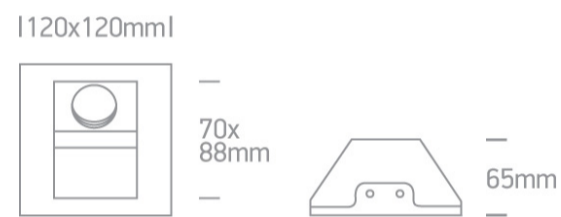

19 Wall Recessed & Inground > Indoor Square Wall Recessed

68054

50W MR16 GU10 wall recessed light, IP20.

Complies with standard EN60598-1 and any other specific standards.

Downloads

Dimensions

Physical Specification

Item Group	19 Wall Recessed & Inground
Family	Indoor Square Wall Recessed
Order Code	68054
Colour	White
Material	Gypsum
Shape	Rectangular
Length	120mm
Width	120mm
Height	65mm
Cutout Hole Width	121mm
Cutout Hole Length	121mm
Recessed wall	Yes

Depth Required	95mm
Indoor	Yes
Adjustable	No

Electrical Characteristics

Gear	No
Fitting + Driver	
Input Voltage	100-240V
50 Hz	Yes
60 Hz	Yes
Safety Class	
Power(Watts)	50W
IP Rating	IP20
Light Source	Replaceable lamp
Lamp Holder	GU10
Number of Lamps	1
Dimmable	N/A
Cable Length	15cm
F Mark	

Illumination Data

Illumination Diagram	
Dark Light	Yes

Packing Info

Box Length	14cm
Box Width	14cm
Box Height	8,5cm
Box Weight	0,8Kg

Pcs/Carton

24

Barcode

5291889031741