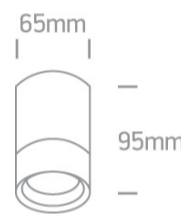

13 Wall & Ceiling>GU10 Outdoor Cylinders Die cast

67130C/B

35W MR16 GU10 Die Cast, GU10 Outdoor Cylinders.

Complies with standard EN60598-1 and any other specific standards

Downloads

Dimensions

Physical Specification

Item Group	13 Wall & Ceiling
Family	GU10 Outdoor Cylinders Die cast
Order Code	67130C/B
Colour	Black
Material	Die Cast
Shape	Circular
Height	65
Diameter	95
Surface Ceiling	Yes
Indoor	Yes
Outdoor	Yes
Adjustable	No