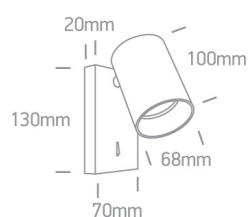

18 Decorative>The Retro GU10 Spots

65105NA/BBS

10W Retro surface wall decorative MR16 GU10 Spot.

Complies with standard EN60598-1 and any other specific standards.

Downloads

Dimensions

Physical Specification

Item Group	18 Decorative
Family	The Retro GU10 Spots
Order Code	65105NA/BBS
Colour	Brushed Brass
Material	Aluminium
Shape	Rectangular
Length	130mm
Width	70mm
Height	20mm
Surface Wall	Yes
Indoor	Yes
Adjustable	2 Directions

Electrical Characteristics

Gear	No
Fitting + Driver	
Input Voltage	100-240V
50 Hz	Yes
60 Hz	Yes
Safety Class	
Power(Watts)	10W
IP Rating	IP20
Light Source	Replaceable lamp
Lamp Holder	GU10
Number of Lamps	1
Dimmable	N/A
F Mark	

Illumination Data

Illumination Diagram	
Dark Light	Yes

Packing Info

Box Length	15cm
Box Width	13cm
Box Height	8,5cm
Box Weight	0,55Kg
Pcs/Carton	24
Carton Weight	13,2Kg
Barcode	5291889065463
HS Code	9405409900