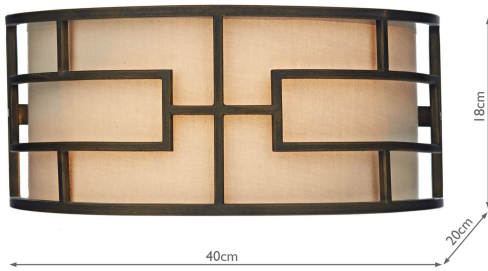

TUM0763

Tumola 2 Light Wall Light Bronze With Shade

RRP

£174.00 (inc VAT)

TECHNICAL DATA

Measurements	D20 x H18 x W40cm
Finish	Brushed Bronze, Taupe
Material	Fabric, Metal
Nett Weight (kg)	2.5 kg
Shade Included	Shade Inc
Shade Material	Taupe Linen
Primary Light:	
Lamp	2 x 40w max ES GLS
Recommended Lamp	BUL-E27-LED-17