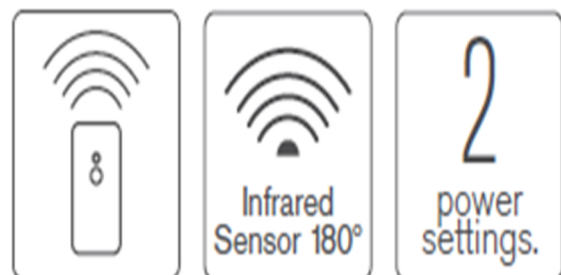

AMBER

OUTDOOR PEDESTAL HEATER

37442-GMTL

Features and benefits

- 2 Power Settings: 1480/2960W
- Carbon fibre heating technology
- Large, effective heating area of up to 30m²
- Stay warm into the night and prolong your evenings outdoors.
- Control the heat settings remotely
- Built-in PIR system
- Extruded Aluminium construction
- IP55 rated for outdoor use
- Colour Changing Light: Warm/Daylight/Cool
- Includes Protective Cover

ZINC
OUTDOOR

Infrared Heaters.

37442-GMTL

WARNING!

- DO NOT cover whilst in use or when still hot.
- This product is suitable for outdoor use only.
- Will become hot during use.
- DO NOT move this unit when in use. Wait until the heater is completely cool before moving it.
- DO NOT leave this unit unattended when in use.
- Keep children and pets at a safe distance from the unit when in use.
- Position the unit at least 1m away from highly combustible materials.
- Never locate the heater near a body of water such as a pond, swimming pool or large water container.
- DO NOT use in a bathroom or a similar setting.
- DO NOT wrap the power cable around the unit.
- Unplug when not in use.