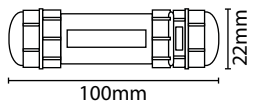

**IP68 WATERPROOF  
ELECTRICAL  
CONNECTOR**

- Nylon construction
- 3 Pole Connector
- 450V 32A rated
- Cable size 0.5mm<sup>2</sup> - 4mm<sup>2</sup>

• M.O.M: 1 / O.P.Q: 500

Code	Colour	IP Rating
IPCONNECT	Black	IP68