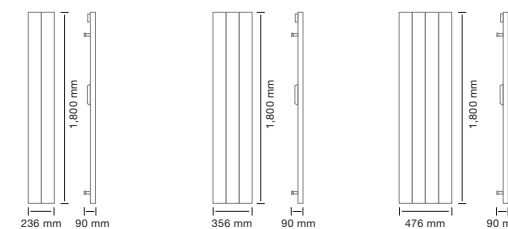

DIAGRAMS

Rointe efficient heating