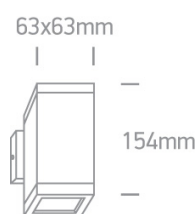

12 Wall & Ceiling>GU10 Outdoor Cubes Die cast

**67130A/B**

GU10, 2X35W, wall outdoor cube, IP54.

Complies with standard EN60598-1 and any other specific standards.

Downloads

Dimensions

Physical Specification

Item Group	12 Wall & Ceiling
Family	GU10 Outdoor Cubes Die cast
Order Code	67130A/B
Colour	Black
Material	Die Cast
Shape	Rectangular
Length	63mm
Width	63mm
Height	154mm
Surface Wall	Yes
Indoor	Yes
Outdoor	Yes

## Packing Info

Box Length

9,5cm

Box Width

9cm

Box Height

16cm

Box Weight