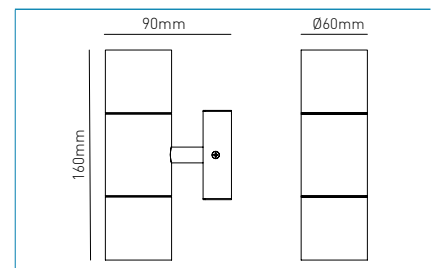

Dimensions

Energy efficiency rating

This luminaire is compatible with bulbs of the energy classes:

874/2012