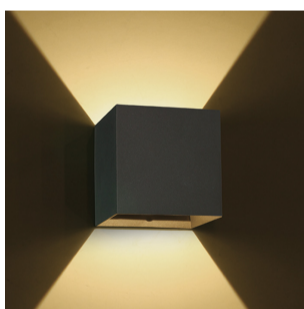

14 Wall & Ceiling LED > Outdoor Wall Dark Lights Die cast

67398C/AN/W

2x3W LED wall light, IP54, ideal for both indoor and outdoor installation.

Supplied with non-dimmable LED driver.

Complies with standard EN60598-1 and any other specific standards.

Downloads

Dimensions

Gallery

Physical Specification

Item Group	14 Wall & Ceiling LED
Family	Outdoor Wall Dark Lights Die cast
Order Code	67398C/AN/W
Colour	Anthracite
Material	Die Cast
Shape	Rectangular
Length	111mm