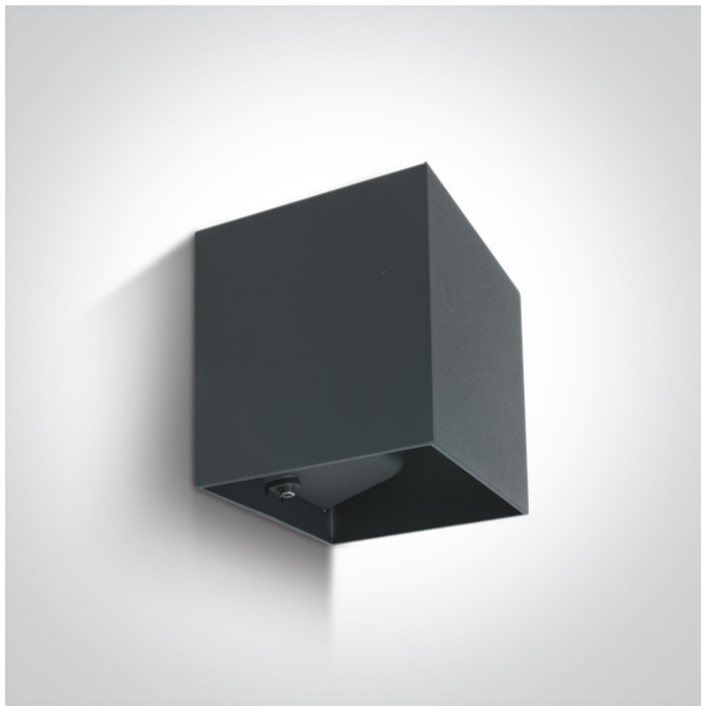

14 Wall & Ceiling LED > Outdoor Wall Dark Lights Die cast

67398C/AN/W

2x3W LED wall light, IP54, ideal for both indoor and outdoor installation.

Supplied with non-dimmable LED driver.

Complies with standard EN60598-1 and any other specific standards.

Downloads

Dimensions

Gallery

Physical Specification

Item Group	14 Wall & Ceiling LED
Family	Outdoor Wall Dark Lights Die cast
Order Code	67398C/AN/W
Colour	Anthracite
Material	Die Cast
Shape	Rectangular
Length	111mm

Width	95mm
Height	110mm
Surface Wall	Yes
Indoor	Yes
Outdoor	Yes

Electrical Characteristics

Gear	Built In
Fitting + Driver	
Input Voltage	100-240V
50 Hz	Yes
60 Hz	Yes
Safety Class	
Power(Watts)	2x3W
IP Rating	IP54
Light Source	LED built in
Dimmable	No
F Mark	

Illumination Data

Colour Temperature	3000K
Lumen Output	2x200lm
Light Efficiency	66,67lm/W
CRI	80
Illumination Diagram	
Dark Light	Yes

Packing Info

Box Length	12,5cm
Box Width	12,5cm
Box Height	12,5cm
Box Weight	0,58Kg