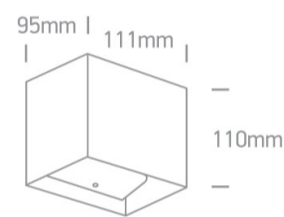

14 Wall & Ceiling LED > Outdoor Wall Dark Lights Die cast

67398C/AN/W

2x3W LED wall light, IP54, ideal for both indoor and outdoor installation.

Supplied with non-dimmable LED driver.

Complies with standard EN60598-1 and any other specific standards.

Downloads

Dimensions

Gallery

Physical Specification

Item Group	14 Wall & Ceiling LED
Family	Outdoor Wall Dark Lights Die cast
Order Code	67398C/AN/W
Colour	Anthracite
Material	Die Cast
Shape	Rectangular
Length	111mm

Width	95mm
Height	110mm
Surface Wall	Yes
Indoor	Yes
Outdoor	Yes

Electrical Characteristics

Gear	Built In
Fitting + Driver	
Input Voltage	100-240V
50 Hz	Yes
60 Hz	Yes
Safety Class	
Power(Watts)	2x3W
IP Rating	IP54
Light Source	LED built in
Dimmable	No
F Mark	

Illumination Data

Colour Temperature	3000K
Lumen Output	2x200lm
Light Efficiency	66,67lm/W
CRI	80
Illumination Diagram	
Dark Light	Yes

Packing Info

Box Length	12,5cm
Box Width	12,5cm
Box Height	12,5cm
Box Weight	0,58Kg