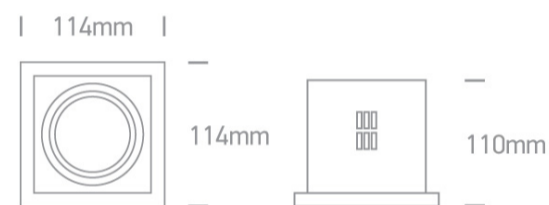

03 Recessed Spots Adjustable > The 12V Box Square

51105R/G

Recessed adjustable MR16 spot with GU5.3 lampholder.

Complies with standard EN60598-1 and any other specific standards.

Downloads

Dimensions

Gallery

Physical Specification

| | |
|------------|------------------------------|
| Item Group | 03 Recessed Spots Adjustable |
| Family | The 12V Box Square |
| Order Code | 51105R/G |
| Colour | Grey |
| Material | Die Cast |
| Shape | Rectangular |
| Length | 114mm |

| | |
|--------------------|--------------|
| Width | 114mm |
| Height | 110mm |
| Cutout Hole Width | 95mm |
| Cutout Hole Length | 95mm |
| Recessed Ceiling | Yes |
| Depth Required | 120mm |
| Indoor | Yes |
| Adjustable | 2 Directions |

Illumination Data

Illumination Diagram

Packing Info

| | |
|------------|---------|
| Box Length | 13,5cm |
| Box Width | 12,5cm |
| Box Height | 12,5cm |
| Box Weight | 0.605kg |

Pcs/Carton

18

Barcode

5291889005117