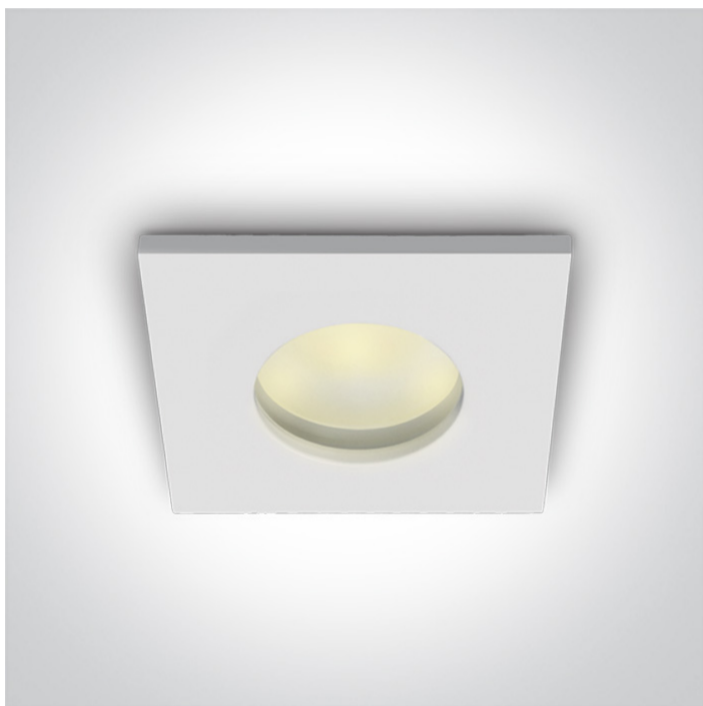

01 Recessed Spots Fixed > The Bathroom Range IP44 Die Cast

50105R/W

IP44 Bathroom Recessed MR16 spot with GU5,3 lampholder.

Complies with standard EN60598-1 and any other specific standards.

Downloads

Dimensions

Gallery

Physical Specification

Item Group

01 Recessed Spots Fixed

Family

The Bathroom Range IP44 Die Cast

Order Code

50105R/W

Colour

White

Material

Die Cast

Shape

Rectangular

Length

85mm

Width	85mm
Height	50mm
Cutout Hole Diameter	70mm
Recessed Ceiling	Yes
Depth Required	100mm
Indoor	Yes
Adjustable	No

Electrical Characteristics

Fitting

Input Type	Constant Voltage
Input Voltage	12V AC/DC
Safety Class	
Power(Watts)	50W
IP Rating	IP44
Light Source	Replaceable lamp
Lamp Holder	GU5.3
Number of Lamps	1
Cable Length	40cm