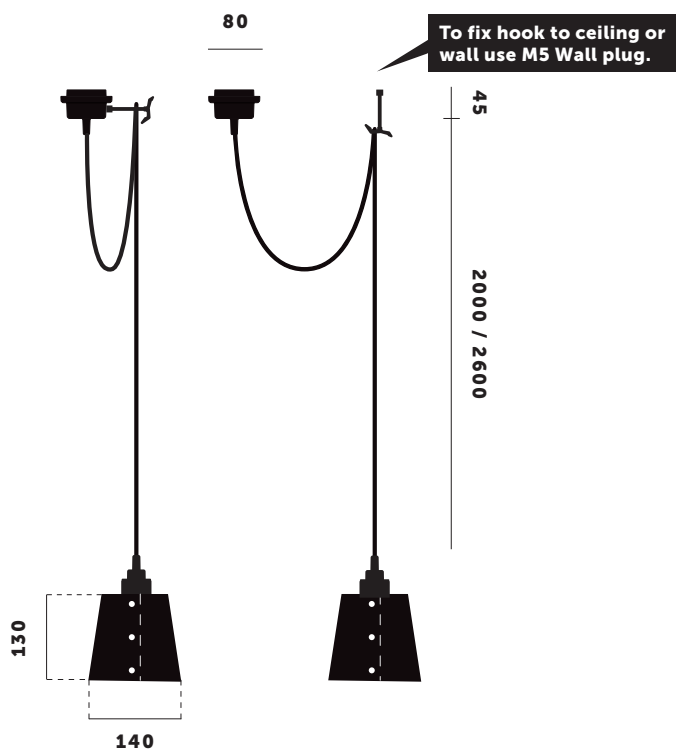

## HOOKED 1.0 / SMALL

A ceiling light made from solid metal with matt rubber detailing. The light comes with a small powder coated metal shade, choose between finishes *stone* and *graphite*. The pendant length can be adjusted and hooked onto a solid metal hook.

## HOOKED 1.0 / SMALL

**SPECIFICATIONS:**

Ceiling pendant light  
 Solid metal lamp holder  
 Solid metal hook  
 1 x small shade  
 E27 / 200-240V / IP20  
 Max 40W bulb  
 Bulbs sold separately  
 CE Class 1 approval