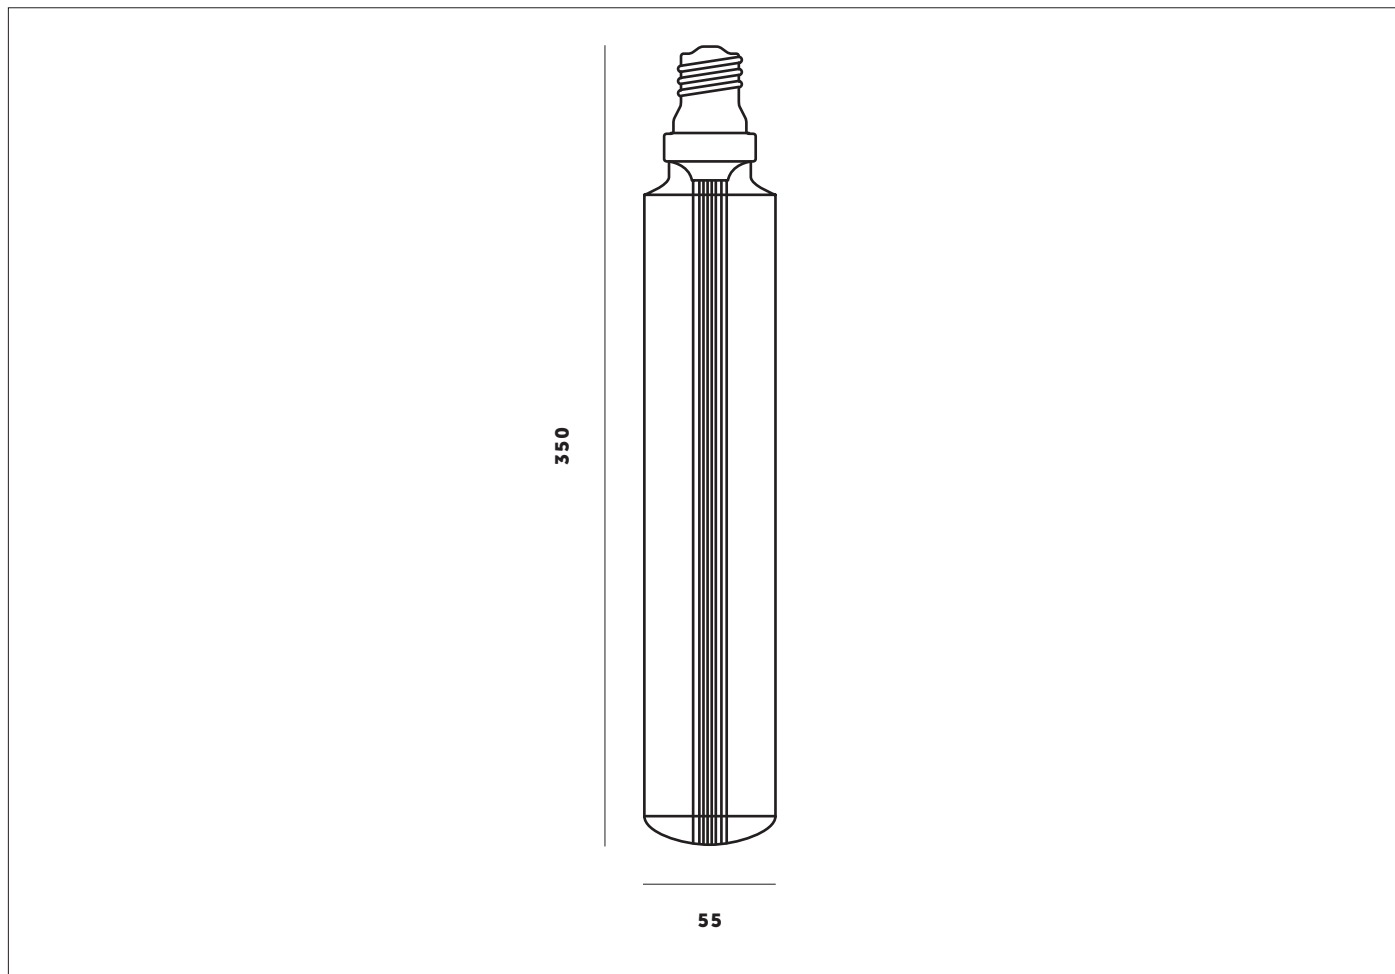

BUSTER + PUNCH

BUSTER BULB / TUBE

TECH SPEC

BUSTER BULB / TUBE

BUSTER TUBE / TUBE is the next generation of our iconic BUSTER BULB range.

Designed as a sculptural centrepiece with an elegant extended light pipe.

The BULB fits any E27 screw light fitting

busterandpunch.com
info@busterandpunch.com

BUSTER + PUNCH

BUSTER BULB / TUBE

TECH SPEC

FINISH	SKU
<input type="checkbox"/> Crystal / Dimmable	BB-TU28-E27-D-CR-B
SPECIFICATIONS	
Power: 5W Type: Dimmable LED Screw fitting: E27 Supply: 220-240 VAC Expected Life: 30 000 hrs Lumen: max 250 Light appearance: 2700k (Warm White)	CRI: 80 Power factor: 0.88 Recommended dimmer module: Buster + Punch LED module. (Sold with our dimmer switches) Please note: Not suitable for DALI dimming systems. CE certified.* For indoor use only.